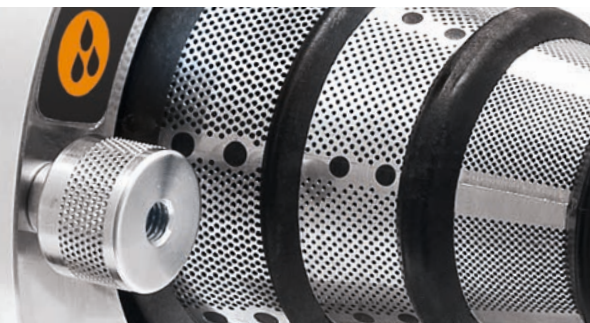

Anti-blocking
mesh filter

HIGH
YIELD
PRESSING

**COMPACT
COLD PRESS
PRODUCTIVE
ON THE
COUNTERTOP**

- Non-stop service
- Dishwashing quick & easy
- Anti dripping drum cap
- Easy assembling
- Stainless steel body
- Ceado Silent System

- Operatività non-stop
- Lavaggio rapido in lavastoviglie
- Guscio anti sgocciolatura
- Assemblaggio facile
- Corpo in acciaio inossidabile
- Ceado Silent System